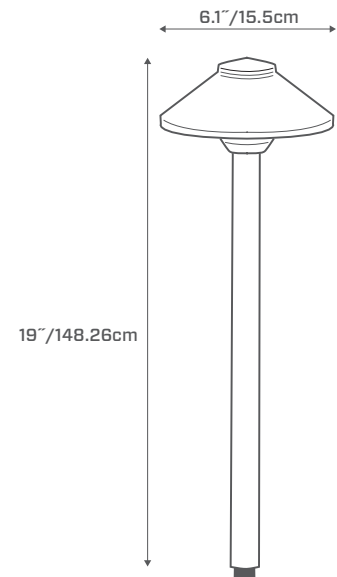

CERTIFICATIONS:

- ETL Listed to UL Standard 1838 and CAN/CSA-22.2 No. 250.7

ProTradeLighting.com

2021-4782

Exclusively at
SiteOne
LANDSCAPE SUPPLY